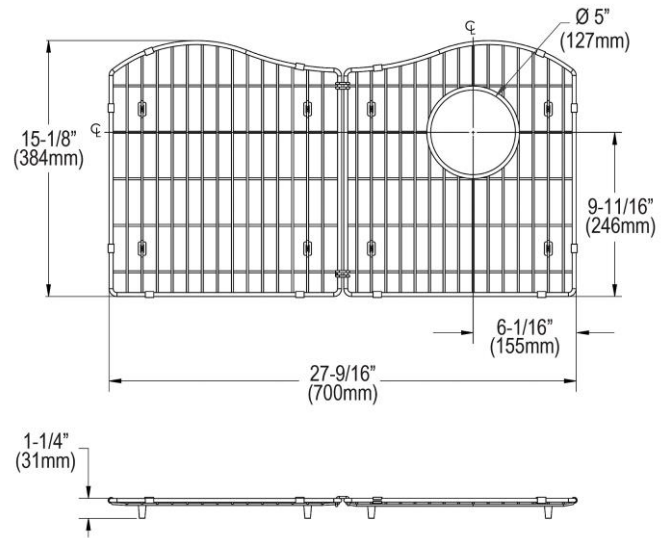

PART: _____ QTY: _____

PROJECT: _____

CONTACT: _____

DATE: _____

NOTES: _____

APPROVAL: _____

In keeping with our policy of continuing product improvement, Elkay reserves the right to change product specifications without notice. Please visit elkay.com for the most current version of Elkay product specification sheets. This specification describes an Elkay product with design, quality, and functional benefits to the user. When making a comparison of other producers' offerings, be certain these features are not overlooked.